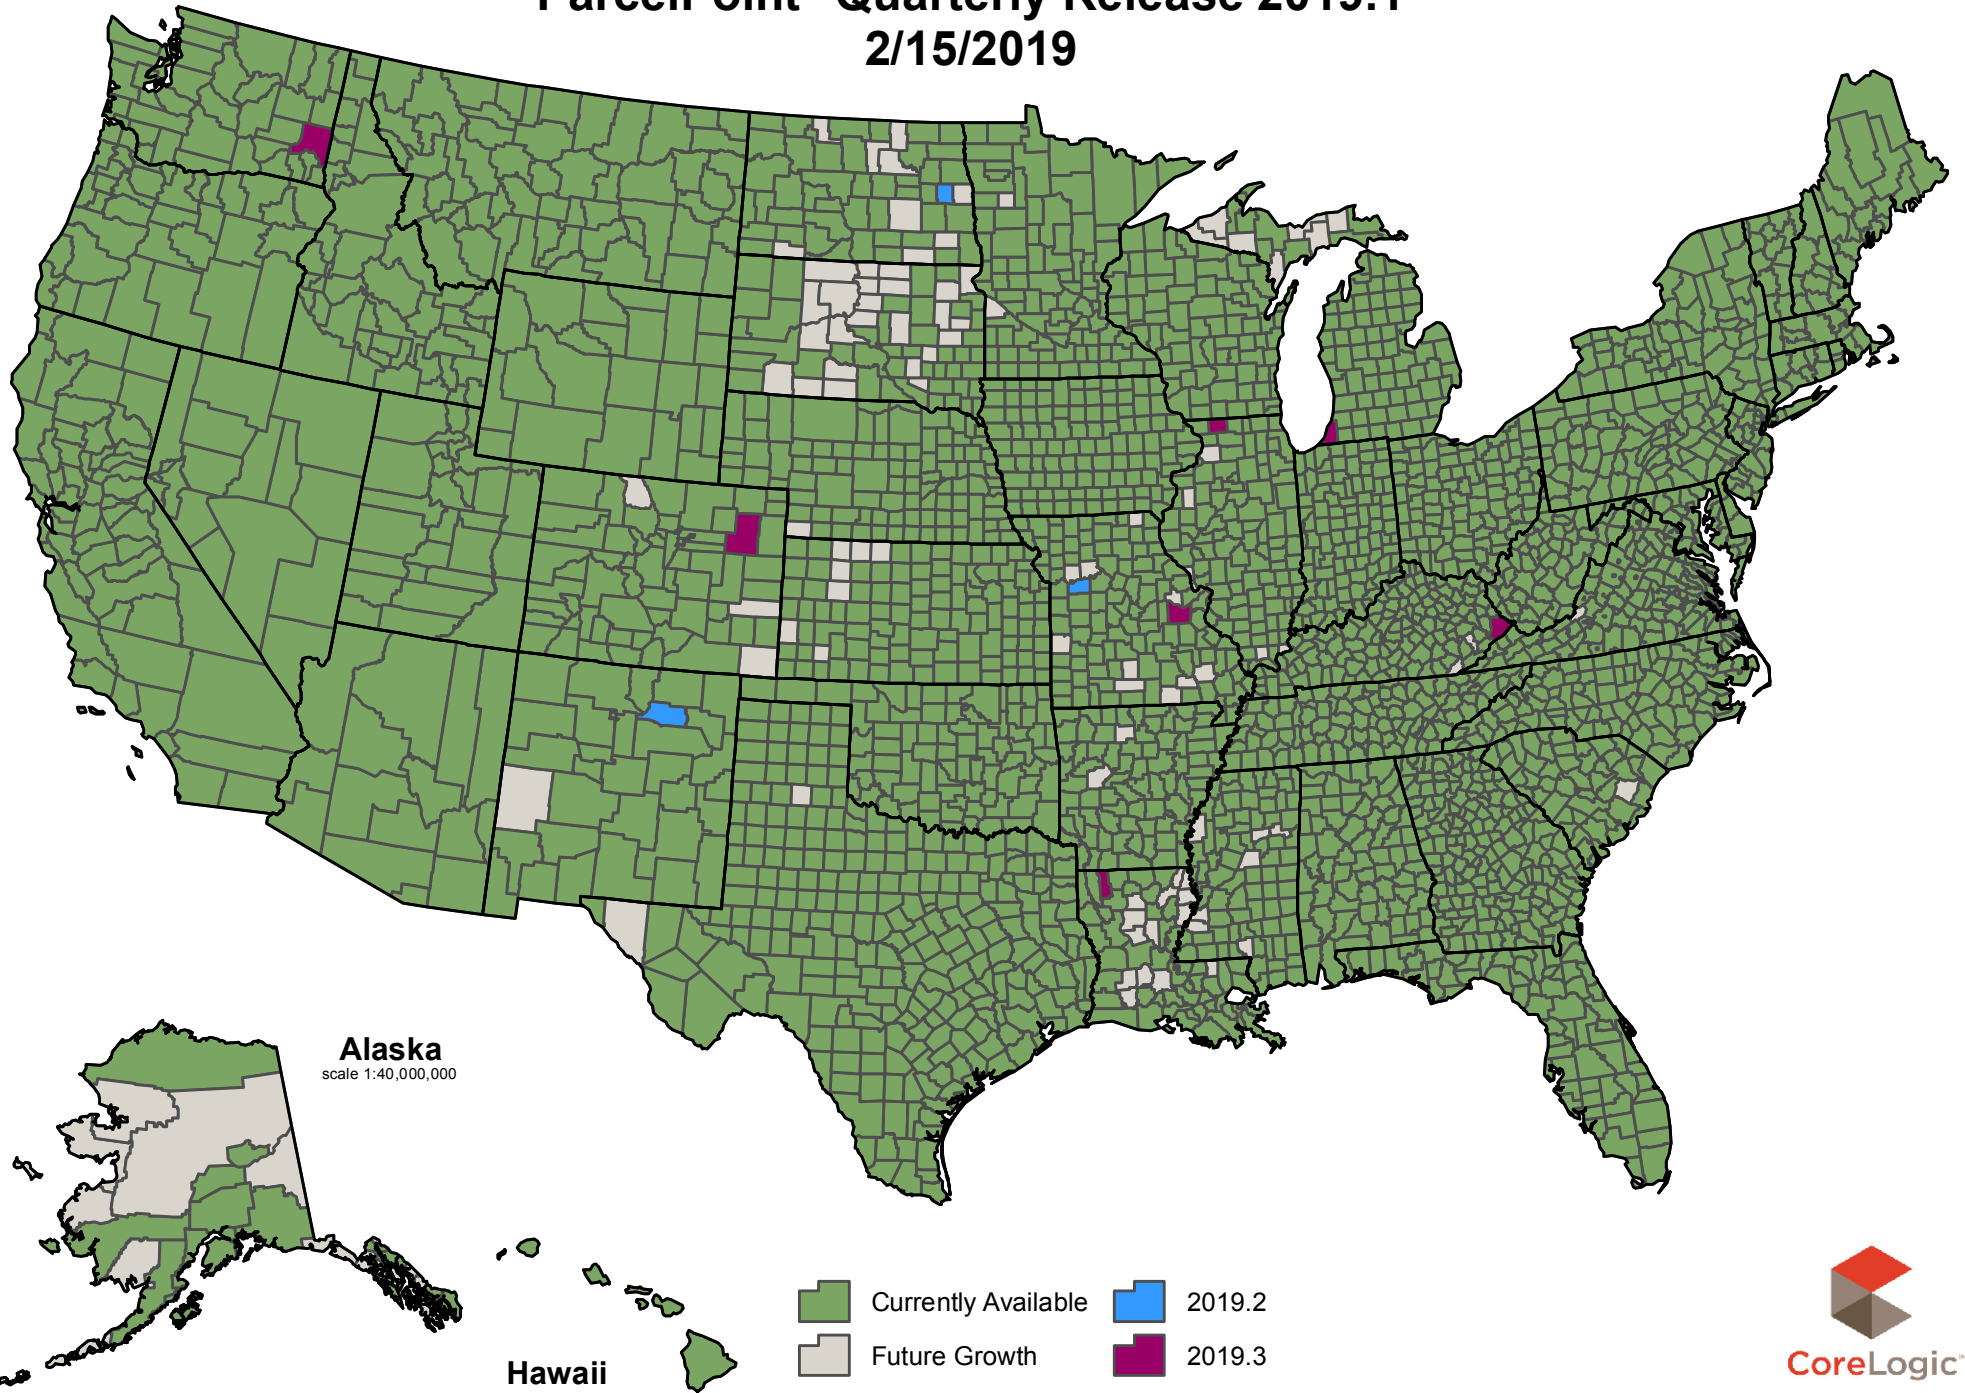

ParcelPoint® Quarterly Release 2019.1

2/15/2019

Alaska
scale 1:40,000,000

Hawaii

- Currently Available
- Future Growth
- 2019.2
- 2019.3

Albers Projection
scale 1:18,000,000